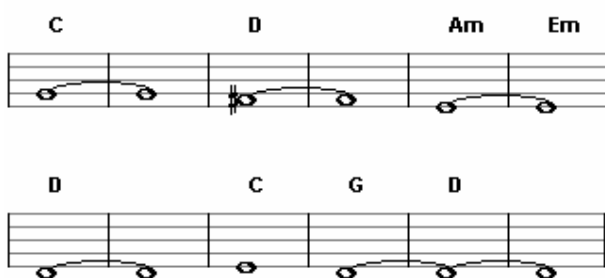

Heroes

(E-Bow Guitar)

A (Intro, Verse, Outro)

B (Chorus)

FORM	A	A	B	A	A	B	A	A	B	A	A
E-BOW											

Meter: 4/4 Tempo: 120 bpm

Details:

- Played with Slide. Not necessary though.
- End on D-major