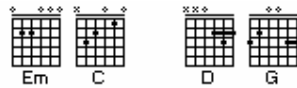

# Heart Of Gold

(Acoustic Guitar 1)

**A**

**B**

**C**

FORM	Intro	Instr.	Verse	Instr.	Verse	Outro
GUITAR						

Meter: 4/4    Tempo: 84 bpm

## DETAILS:

- Intro = C played 2x
- Instr. = *Instrumental theme* = A played 3x + C
- Verse = A played 3x + B
- Outro = A played 3x + C played 3x + B